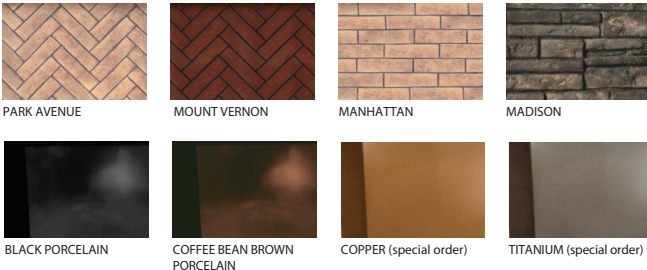

FIREBOX PANEL OPTIONS