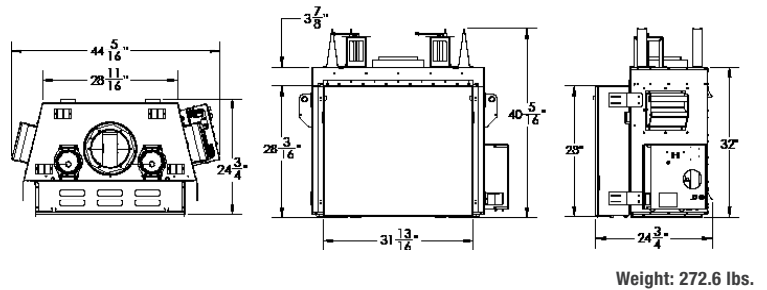

PRODUCT FEATURES

- Clean Face with huge ceramic disappearing glass
- Flush Hearth for authentic look of a wood burning fire
- Create your perfect fire inside the firebox with Design-A-Fire
- Integrated Micro-Mesh Safety Screen
- Overhead Halogen Interior Lighting
- Natural gas or propane
- Battery back-up to operate during power outages
- Versatile Installation up to 110 feet from an exterior wall with optional power venting
- Superior materials and construction
- Full integration with Smart Home Control Systems
- Total square inches of viewing area: 694.5
- BTU Input NG/LP: 35,000 high, 27,000 low
- Efficiency 34.5% (Based on CP5A P.4.1-15)

Please note: Due to elevation and fuel type, flame characteristics may not be exactly as shown.

FIREBOX PANEL OPTIONS

DIMENSIONS (SERIES D)

BURNER OPTIONS

Reference Dimensions Only. Dimensions subject to change. Please refer to installation manuals for detailed specifications.