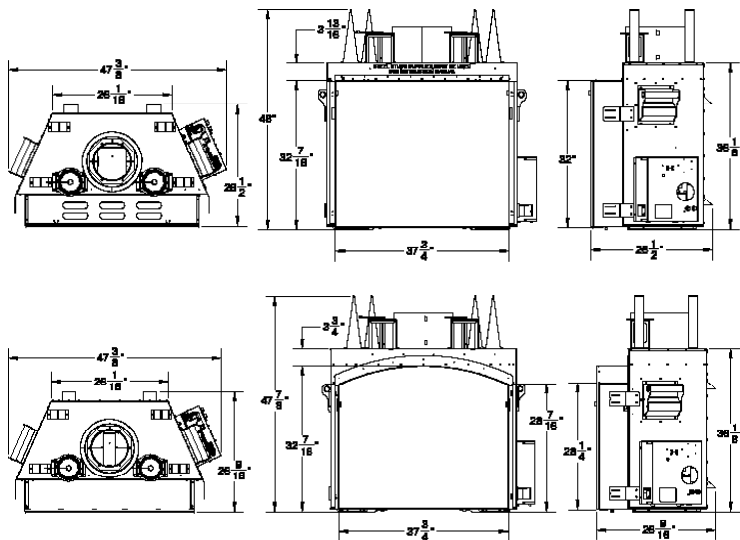

PRODUCT FEATURES

- Clean Face with huge ceramic disappearing glass
- Flush Hearth for authentic look of a wood burning fire
- Create your perfect fire inside the firebox with Design-A-Fire
- Integrated Micro-Mesh Safety Screen
- Overhead Halogen Interior Lighting
- Natural gas or propane
- Battery back-up to operate during power outages
- Versatile Installation up to 110 feet from an exterior wall with optional power venting
- Superior materials and construction
- Full integration with Smart Home Control Systems
- Total square inches of viewing area: 983.5 (941.5 Arch)
- BTU Input NG/LP: 47,000 high, 35,000 low
- Efficiency 26.8% (Based on CP5A P.4.1-15)

Please note: Due to elevation and fuel type, flame characteristics may not be exactly as shown.

FIREBOX PANEL OPTIONS

BURNER OPTIONS

DIMENSIONS (SERIES D)

Weight: TC36 396 lbs. | TC36 Arch 404 lbs.