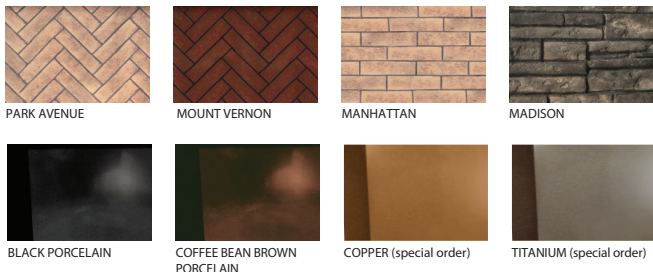

FIREBOX PANEL OPTIONS

BURNER OPTIONS