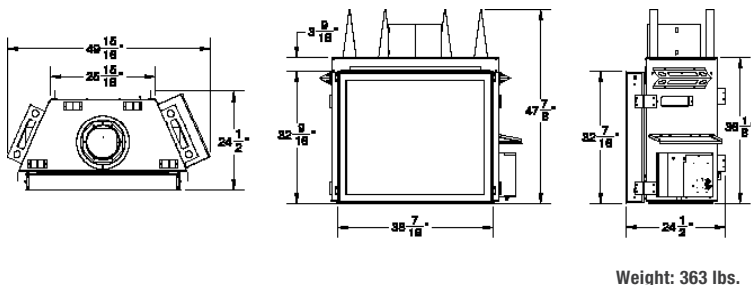

Please note: Due to elevation and fuel type, flame characteristics may not be exactly as shown.

FIREBOX PANEL OPTIONS

BURNER OPTIONS

DIMENSIONS (SERIES C)

Reference Dimensions Only. Dimensions subject to change. Please refer to installation manuals for detailed specifications.